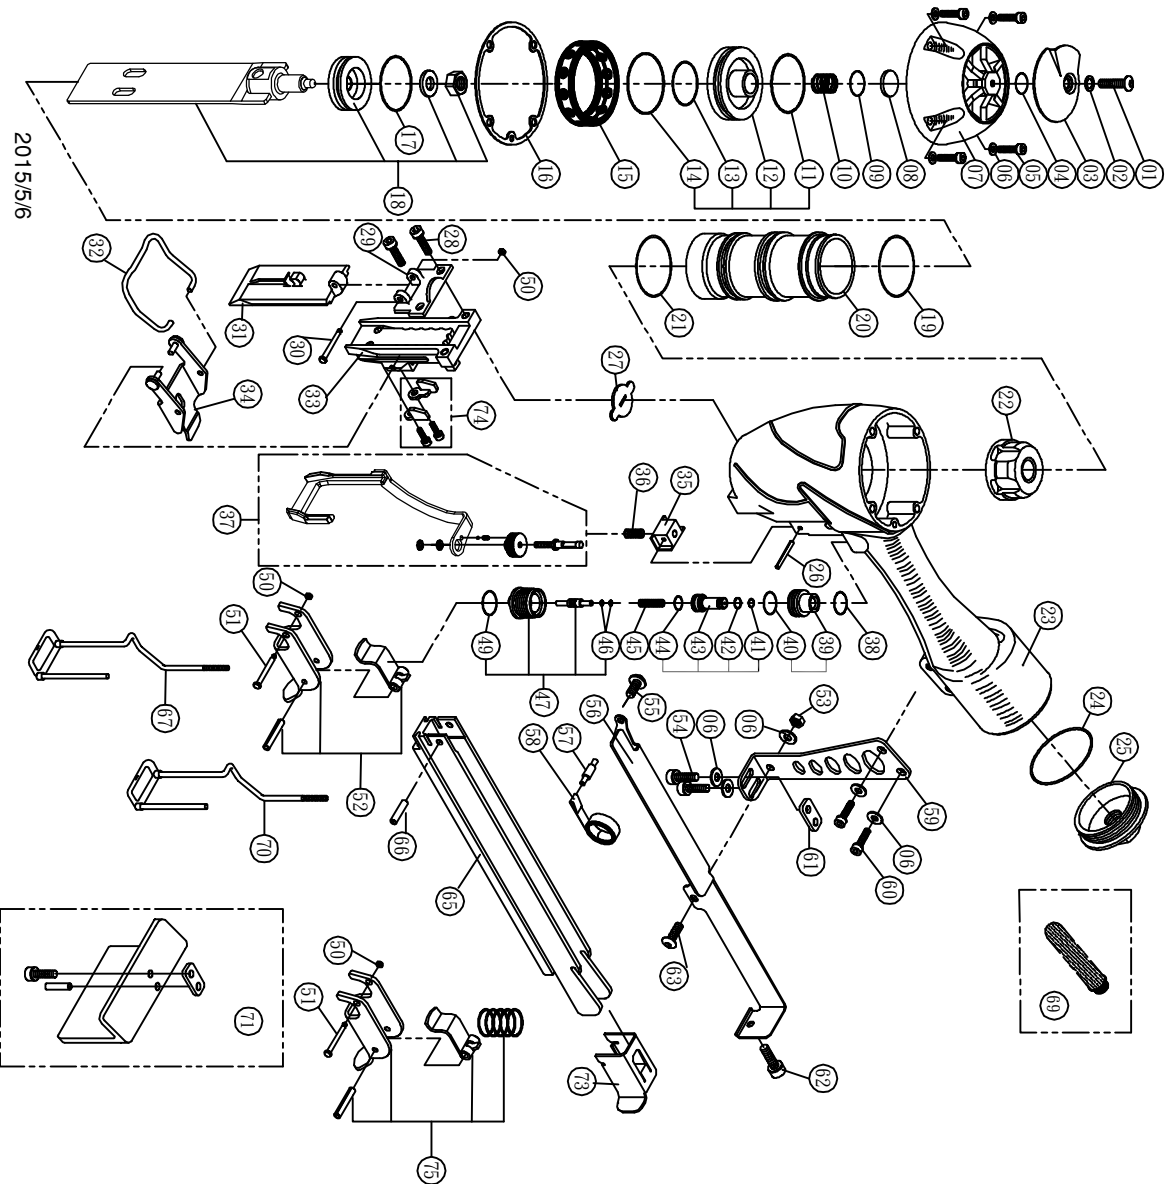

MODEL XS2640-A

SPOTNAILS

DIVISION OF PEACE INDUSTRIES, LTD.

1100 Hicks Rd

Rolling Meadows, IL 60008

Phone : 847-259-1620

SPOTNAILS MODEL XS2640-A

2015/5/6

Ref No.	Part No.	Description	Ref No.	Part No.	Description
01	P-24370	Screw	37	AS-53081	Safety Assembly
02	P-96118	Bushing	38	P-64332	Valve Housing O-Ring
03	P-70041	Exhaust Deflector	39	P-22144	Trigger Valve Cap
04	P-64377	O-Ring	40	P-64333	O-Ring
05	P-24300	Cap Screw	41	P-64334	O-Ring
06	P-32211	Flat Washer	42	P-64335	O-Ring
07	P-60172	Cap	43	P-22145	Pilot Valve
08	P-15187	Exhaust Seal	44	P-64336	O-Ring
09	P-64378	O-Ring	45	P-18227	Spring
10	P-18327	Poppet Spring	46	P-64383	Plunger O-Rings
11	P-64028	Poppet O-Ring	47	AS-22037	Plunger Assembly
12	P-63037	Poppet	49	P-64328	O-Ring
13	P-64379	Piston Stop o-Ring	50	P-64240	O-Ring
14	P-64380	Cylinder Seal O-Ring	51	P-07327	Trigger Pin
15	P-03079	Guide Spacer	52	AS-21008	Trigger Assembly
16	P-62070	Gasket	53	P-26126	Nut
17	P-64228	Piston O-Ring	54	P-24430	Screw
18	AS-06043	Piston & Driver Assembly	55	P-24432	Screw
19	P-64330	Cylinder O-Ring	56	P-12417	Magazine Cover
20	P-05096	Cylinder	57	P-07337	Negator Spring Pin
21	P-64419	O-Ring	58	P-18334	Negator Spring
22	P-15197	Bumper	59	P-13070	Bracket
23	P-01263	Body	60	P-24301	Screw
24	P-64312	O-Ring	61	P-26157	Nut Plate
25	P-60156	End Cap	62	P-24433	Screw
26	P-07262	Pin	63	P-24434	Screw
27	P-15202	Return Seal	65	P-12415	Magazine
28	P-24358	Screw	66	P-07338	Pin
29	P-10285	Stationary Front Plate	67	P-53167	Latching Safety (Optional)
30	P-07357	Pin	69	AS-97276	Filter (Optional)
31	P-10288	Removable Front Plate	70	P-53175	Roofing Safety (Optional)
32	P-18333	Latch Spring	71	AS-97296	Shingle Guide Assy (Optional)
33	P-08519	Wear Plate	73	P-09212	Pusher
34	P-04062	Quick Clear Latch	74	AS-99088	Wear Plate Filler
35	P-53165	Safety Guide	75	AS-21026	Restrictive Trigger Assy (Optional)
36	P-18328	Spring	76	P-32107	Washer
	◆	Parts Included In AS-97287 O-Ring & Seal Kit			