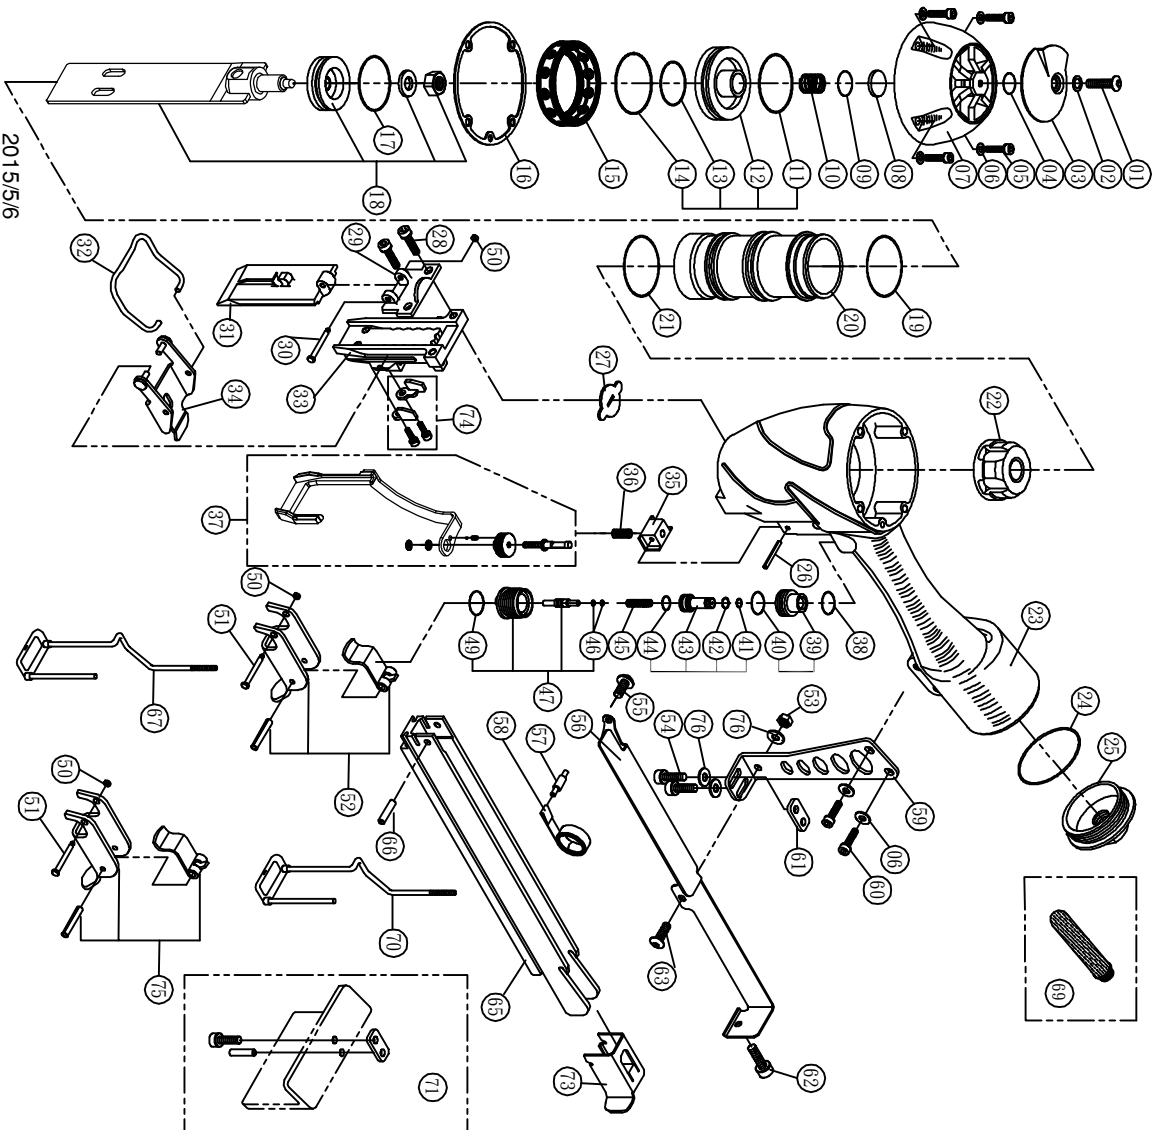

MODEL XS1640-A

SPOTNAILS

DIVISION OF PEACE INDUSTRIES, LTD.

1100 Hicks Rd

Rolling Meadows, IL 60008

Phone : 847-259-1620

SPOTNAILS MODEL XS1640-A

Ref No.	Part No.	Description	Ref No.	Part No.	Description
01	P-24370	Screw	37	AS-53081	Safety Assembly
02	P-96118	Bushing	38	P-64332	Valve Housing O-Ring
03	P-70041	Exhaust Deflector	39	P-22142	Trigger Valve Cap
04	P-64377	O-Ring	40	P-64333	O-Ring
05	P-24300	Cap Screw	41	P-64334	O-Ring
06	P-32211	Flat Washer	42	P-64335	O-Ring
07	P-60172	Cap	43	P-22145	Pilot Valve
08	P-15187	Exhaust Seal	44	P-64336	O-Ring
09	P-64378	O-Ring	45	P-18227	Spring
10	P-18327	Poppet Spring	46	P-64383	Plunger O-Rings
11	P-64028	Poppet O-Ring	47	AS-22037	Plunger Assembly
12	P-63037	Poppet	49	P-64328	O-Ring
13	P-64379	Piston Stop o-Ring	50	P-64240	O-Ring
14	P-64380	Cylinder Seal O-Ring	51	P-07327	Trigger Pin
15	P-03079	Guide Spacer	52	AS-21008	Trigger Assembly
16	P-62070	Gasket	53	P-26126	Nut
17	P-64228	Piston O-Ring	54	P-24430	Screw
18	AS-06039	Piston & Driver Assembly	55	P-24432	Screw
19	P-64330	Cylinder O-Ring	56	P-12417	Magazine Cover
20	P-05096	Cylinder	57	P-07335	Negator Spring Pin
21	P-64419	O-Ring	58	P-18334	Negator Spring
22	P-15197	Bumper	59	P-13070	Bracket
23	P-01263	Body	60	P-24301	Screw
24	P-64312	O-Ring	61	P-26159	Nut Plate
25	P-60156	End Cap	62	P-24433	Screw
26	P-07262	Pin	63	P-24434	Screw
27	P-15198	Return Seal	65	P-12410	Magazine
28	P-24358	Screw	66	P-07334	Pin
29	P-10285	Stationary Front Plate	67	P-53167	Latching Safety (Optional)
30	P-07357	Pin	69	P-97454	Filter (Optional)
31	P-10287	Removable Front Plate	70	P-53175	Roofing Safety (optional)
32	P-18333	Latch Spring	71	AS-97296	Shingle Guide Assy. (Optional)
33	P-08517	Wear Plate	73	P-09211	Pusher
34	P-04062	Quick Clear Latch	74	AS-99088	Wear Plate Filler
35	P-53165	Safety Guide	75	AS-21026	Restrictive Trigger Assy. (Optional)
36	P-18328	Spring	76	P-32107	Washer
	◆	Parts Included In AS-97282 O-Ring & Seal Kit			