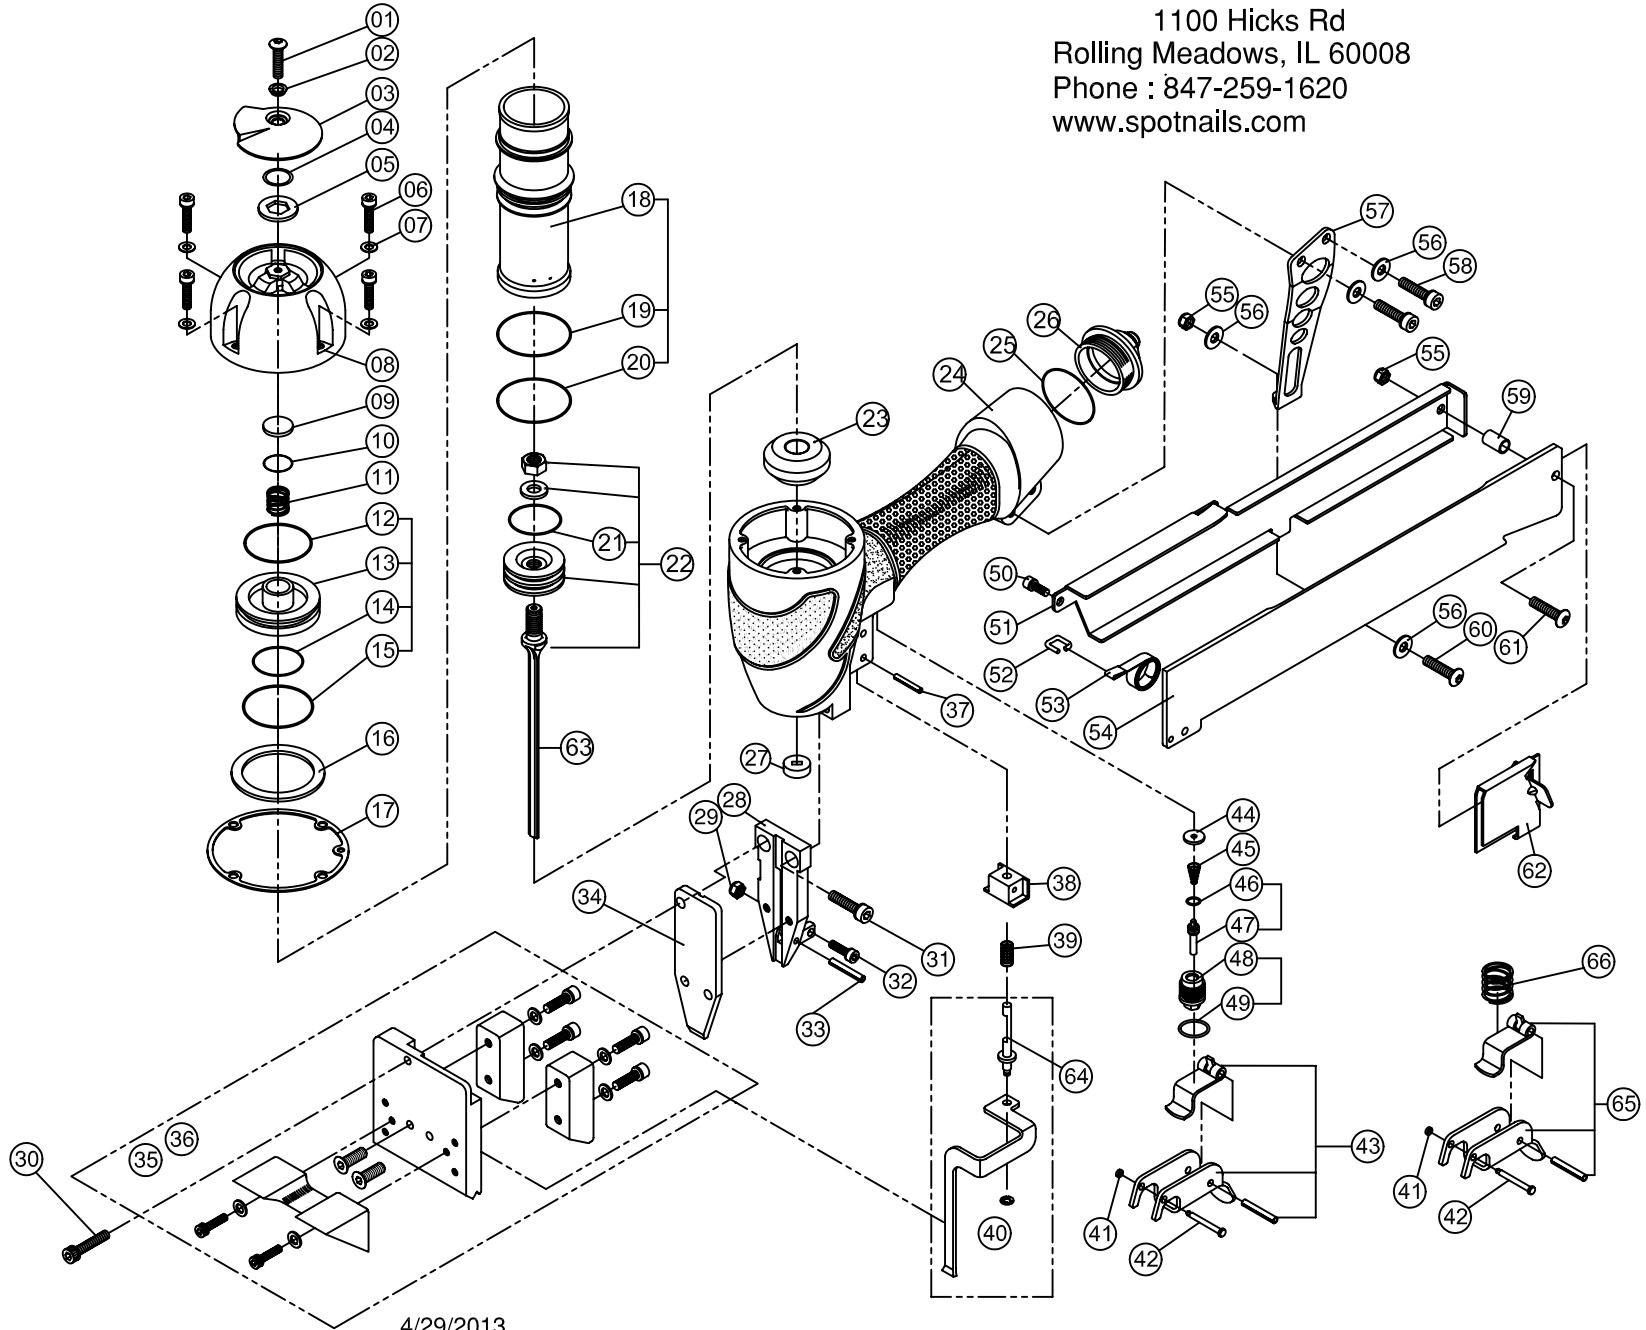

MODEL WS4840-W5

SPOTNAILS®
DIVISION OF PEACE INDUSTRIES, LTD.

1100 Hicks Rd
Rolling Meadows, IL 60008
Phone : 847-259-1620
www.spotnails.com

4/29/2013

SPOTNAILS MODEL WS4840-W5

Ref No.	Part No.	Description
01	P-24370	Screw
02	P-96118	Bushing
03	P-70042	Exhaust Deflector
04	P-64377	O-Ring
05	P-32217	Washer
06	P-24300	Screw
07	P-32211	Flat Washer
08	P-60174	Cap
◆	09	P-15193 Exhaust Seal
◆	10	P-64384 O-Ring
◆	11	P-18331 Poppet Spring
◆	12	P-64385 Poppet O-Ring
◆	13	P-63038 Poppet
◆	14	P-64233 Piston Stop O-Ring
◆	15	P-64386 Cylinder Seal O-Ring
◆	16	P-03070 Guide Spacer
◆	17	P-62071 Gasket
◆	18	P-05097 Cylinder
◆	19	P-64387 Cylinder O-Ring
◆	20	P-64242 O-Ring
◆	21	P-64388 Piston O-Ring
◆	22	AS-06058 Piston & Driver Assembly

Ref No.	Part No.	Description
23	P-15195	Bumper
24	P-01273	Body
◆	25	P-64389 O-Ring
◆	26	P-60175 End Cap
◆	27	P-15196 Return Seal
◆	28	P-08501 Wear Plate
◆	29	P-26125 Nut
◆	30	P-24456 Screw
◆	31	P-24307 Screw
◆	32	P-24311 Screw
◆	33	P-07290 Roll Pin
◆	34	P-10326 Front Plate
◆	35	AS-99097 1/2" Robina Flooring Assy.
◆	37	P-07291 Pin
◆	38	P-53165 Safety Guide
◆	39	P-18328 Spring
◆	40	AS-53074 Safety Assembly
◆	41	P-64240 O-Ring
◆	42	P-07327 Trigger Pin
◆	43	AS-21008 Trigger Assembly
◆	44	P-15194 Valve Seal

Ref No.	Part No.	Description
45	P-18283	Spring
◆	46	P-64390 O-Ring
◆	47	P-22165 Plunger
◆	48	P-22166 Valve Housing
◆	49	P-64391 O-Ring
◆	50	P-24309 Screw
◆	51	P-12232 Track Cover
◆	52	P-18233 Spring Clip
◆	53	P-18232 Negator Spring
◆	54	P-12231 Track
◆	55	P-26124 Nut
◆	56	P-32144 Washer
◆	57	P-13081 Bracket
◆	58	P-24306 Screw
◆	59	P-03053 Spacer
◆	60	P-24310 Screw
◆	61	P-24319 Screw
◆	62	P-09149 Pusher
◆	63	P-06240 Driver Blade
◆	64	P-07363 Safety Pin
◆	65	AS-21021 Restrictive Trigger
◆	66	P-18267 Spring

◆ Parts Included In AS-97281 O-Ring And Seal Kit