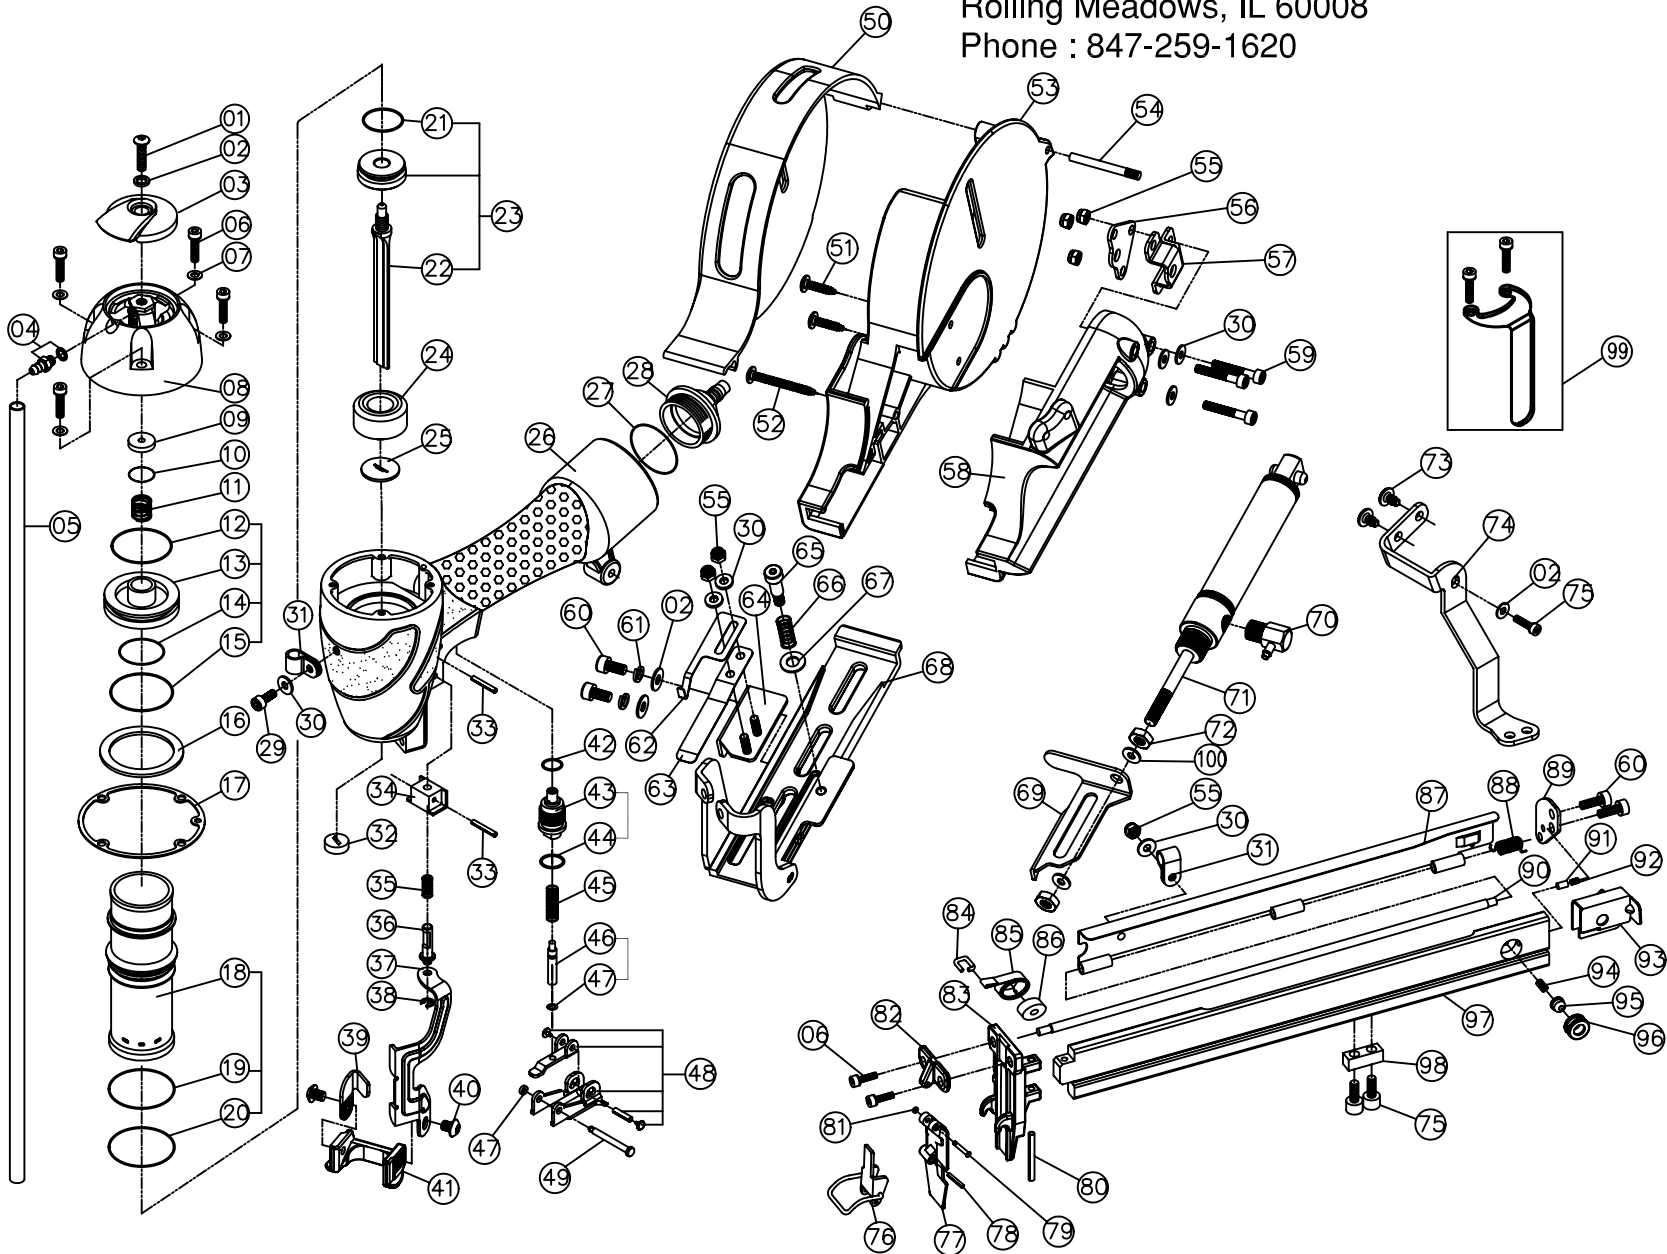

MODEL TCS6832

SPOTNAILS[®]
DIVISION OF PEACE INDUSTRIES, LTD.
1100 Hicks Rd
Rolling Meadows, IL 60008
Phone : 847-259-1620

SPOTNAILS MODEL TCS6832

Ref No.	Part No.	Description
01	P-24370	Screw
02	P-32170	Washer
03	P-70046	Exhaust Deflector
04	P-30096	Barb Fitting
05	P-97456	Tubing
06	P-24358	Cap Screw
07	P-32211	Flat Washer
08	P-60184	Cap
◆	09	P-15219 Exhaust Seal
◆	10	P-64384 O-Ring
◆	11	P-18331 Poppet Spring
◆	12	P-64232 Poppet O-Ring
◆	13	P-63042 Poppet
◆	14	P-64422 Piston Stop O-Ring
◆	15	P-64467 Cylinder Seal O-Ring
◆	16	P-03081 Guide Spacer
◆	17	P-62079 Gasket
◆	18	P-05106 Cylinder
◆	19	P-64235 Cylinder O-Ring
◆	20	P-64423 O-Ring
◆	21	P-64424 Piston O-Ring
◆	22	P-06235 Driver Blade
◆	23	AS-06053 Piston & Driver Assembly
◆	24	P-15121 Bumper
◆	25	P-15161 Return Seal
◆	26	P-01275 Body
◆	27	P-64425 O-Ring
◆	28	P-60175 End Cap
◆	29	P-24304 Screw
◆	30	P-32220 Washer
◆	31	P-97457 Hose Clamp
◆	32	P-15214 Return Seal
◆	33	P-07262 Pin

Ref No.	Part No.	Description
34	P-53165	Safety Guide
35	P-18328	Spring
36	P-07358	Safety Yoke Pin
37	P-53178	Safety
38	P-32228	E Ring
39	P-97458	Safety Foot Guide
40	P-24459	Screw
41	P-97459	Safety Foot
◆	42	P-64239 O-Ring
◆	43	P-22114 Bleeder Valve
◆	44	P-64241 O-Ring
◆	45	P-18227 Spring
◆	46	P-22179 Plunger
◆	47	P-64240 O-Ring
◆	48	AS-21022 Trigger Assembly
◆	49	P-07327 Trigger Pin
◆	50	P-12445 Magazine Cover
◆	51	P-24460 Screw
◆	52	P-24461 Screw
◆	53	P-12446 Magazine
◆	54	P-07359 Pin
◆	55	P-26125 Nut
◆	56	P-26166 Nut Plate
◆	57	P-13083 Cylinder Bracket
◆	58	P-13084 Cylinder Bracket
◆	59	P-24387 Screw
◆	60	P-24353 Screw
◆	61	P-32229 Washer
◆	62	P-18459 Top Hold Down Springs
◆	63	P-18460 Bottom Hold Down Springs
◆	64	P-13085 Feed Spring Bracket
◆	65	P-24462 Sholder Bolt
◆	66	P-18461 Spring
◆	67	P-32230 Washer