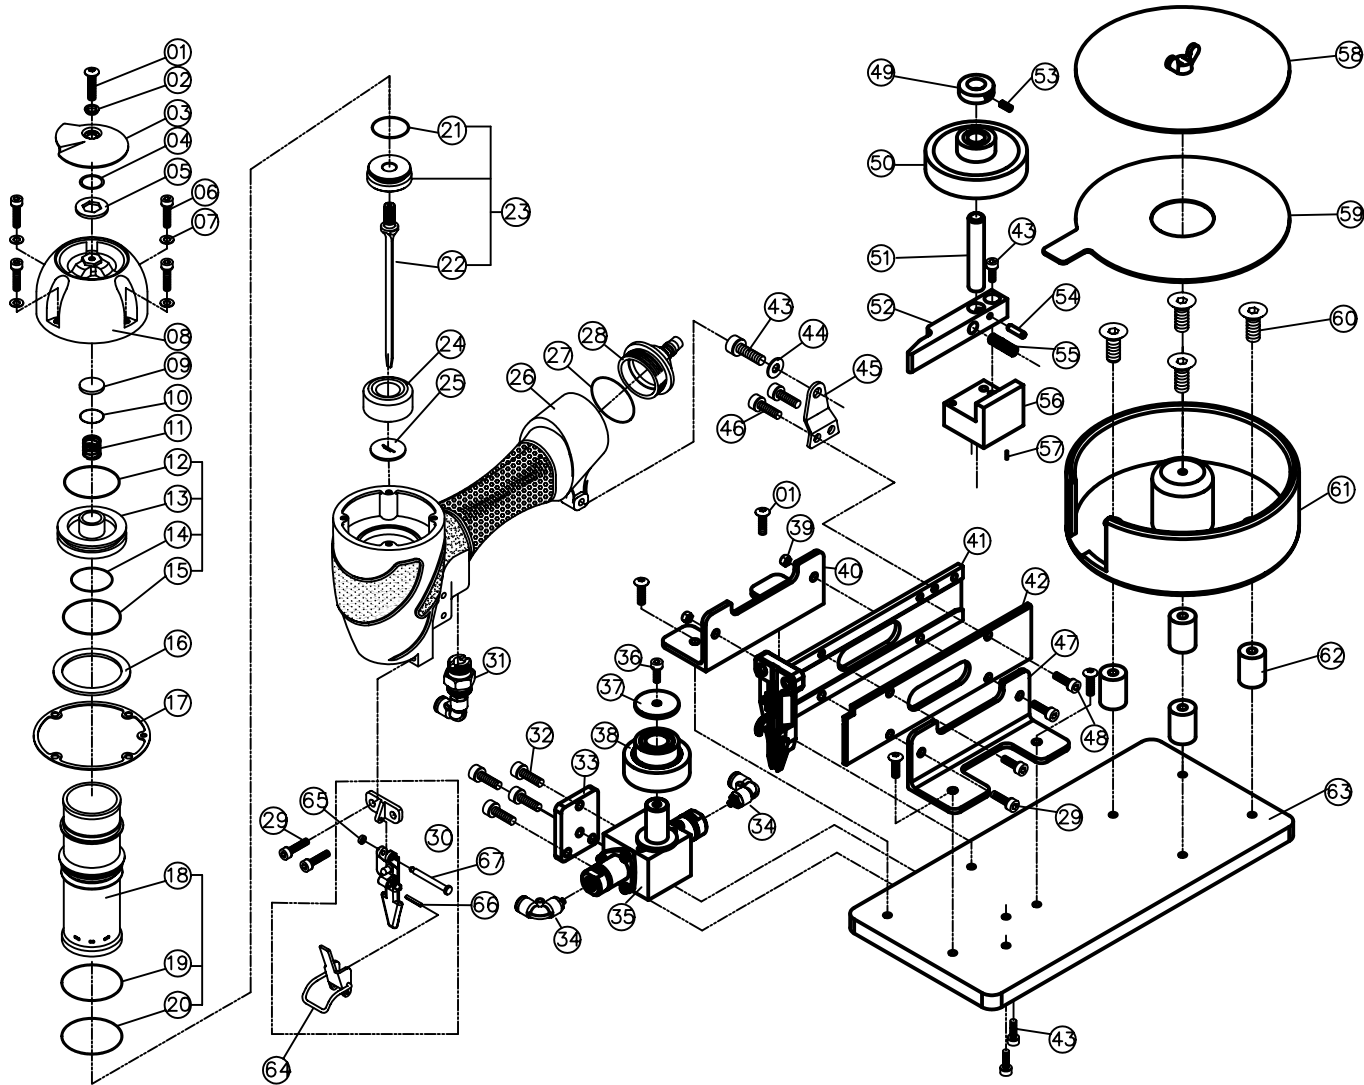

MODEL TCB1625

SPOTNAIL'S
DIVISION OF PEACE INDUSTRIES, LTD.
1100 Hicks Rd
Rolling Meadows, IL 60008
Phone : 847-259-1620

SPOTNAILS MODEL TCB1625

Ref No.	Part No.	Description
01	P-24370	Screw
02	P-96118	Bushing
03	P-70046	Exhaust Deflector
04	P-64377	O-Ring
05	P-32217	Washer
06	P-24358	Cap Screw
07	P-32211	Flat Washer
08	P-60180	Cap
◆	09	P-15193 Exhaust Seal
◆	10	P-64384 O-Ring
◆	11	P-18331 Poppet Spring
◆	12	P-64232 Poppet O-Ring
◆	13	P-63042 Poppet
◆	14	P-64422 Piston Stop O-Ring
◆	15	P-64234 Cylinder Seal O-Ring
◆	16	P-03081 Guide Spacer
◆	17	P-62079 Gasket
◆	18	P-05106 Cylinder
◆	19	P-64235 Cylinder O-Ring
◆	20	P-64423 O-Ring
◆	21	P-64424 Piston O-Ring
◆	22	P-06253 Driver Blade

Ref No.	Part No.	Description
23	AS-06073	Piston & Driver Assembly
24	P-15121	Bumper
◆	25	P-15232 Return Seal
◆	26	P-01271 Body
◆	27	P-64425 O-Ring
◆	28	P-60175 End Cap
◆	29	P-24300 Screw
◆	30	AS-10054 Front Plate Assembly
◆	31	AS-97269 Remote Valve
◆	32	P-24312 Screw
◆	33	P-99272 Mounting Plate
◆	34	P-30098 Tube Fitting
◆	35	P-99271 Feed Acuator
◆	36	P-24353 Screw
◆	37	P-32235 Washer
◆	38	P-99270 Small Feed Roller
◆	39	P-26126 Nut
◆	40	P-99273 Mounting Plate
◆	41	AS-12183 Magazine Assembly
◆	42	P-12480 Magazine Cover
◆	43	P-24307 Screw
◆	44	P-32170 Washer
◆	45	P-13042 Bracket

Ref No.	Part No.	Description
46	P-24313	Screw
47	P-99274	Mounting Plate
48	P-24317	Screw
49	P-99275	Shaft Collar
50	P-99269	Large Feed Roller
51	P-99276	Shaft Collar
52	P-99277	Tension Arm
53	P-24468	Screw
54	P-07385	Pin
55	P-18480	Spring
56	P-99282	Mounting Block
57	P-24487	Screw
58	P-99278	Cover Plate
59	P-99279	Spacer
60	P-24488	Screw
61	P-12479	Magazine
62	P-99280	Spacer
63	P-99281	Base Plate
64	AS-04036	Latch Assembly
65	P-64434	O-Ring
66	P-07353	Spiral Pin
67	P-07356	Pin

◆ Parts Included In AS-97319 O-Ring And Seal Kit