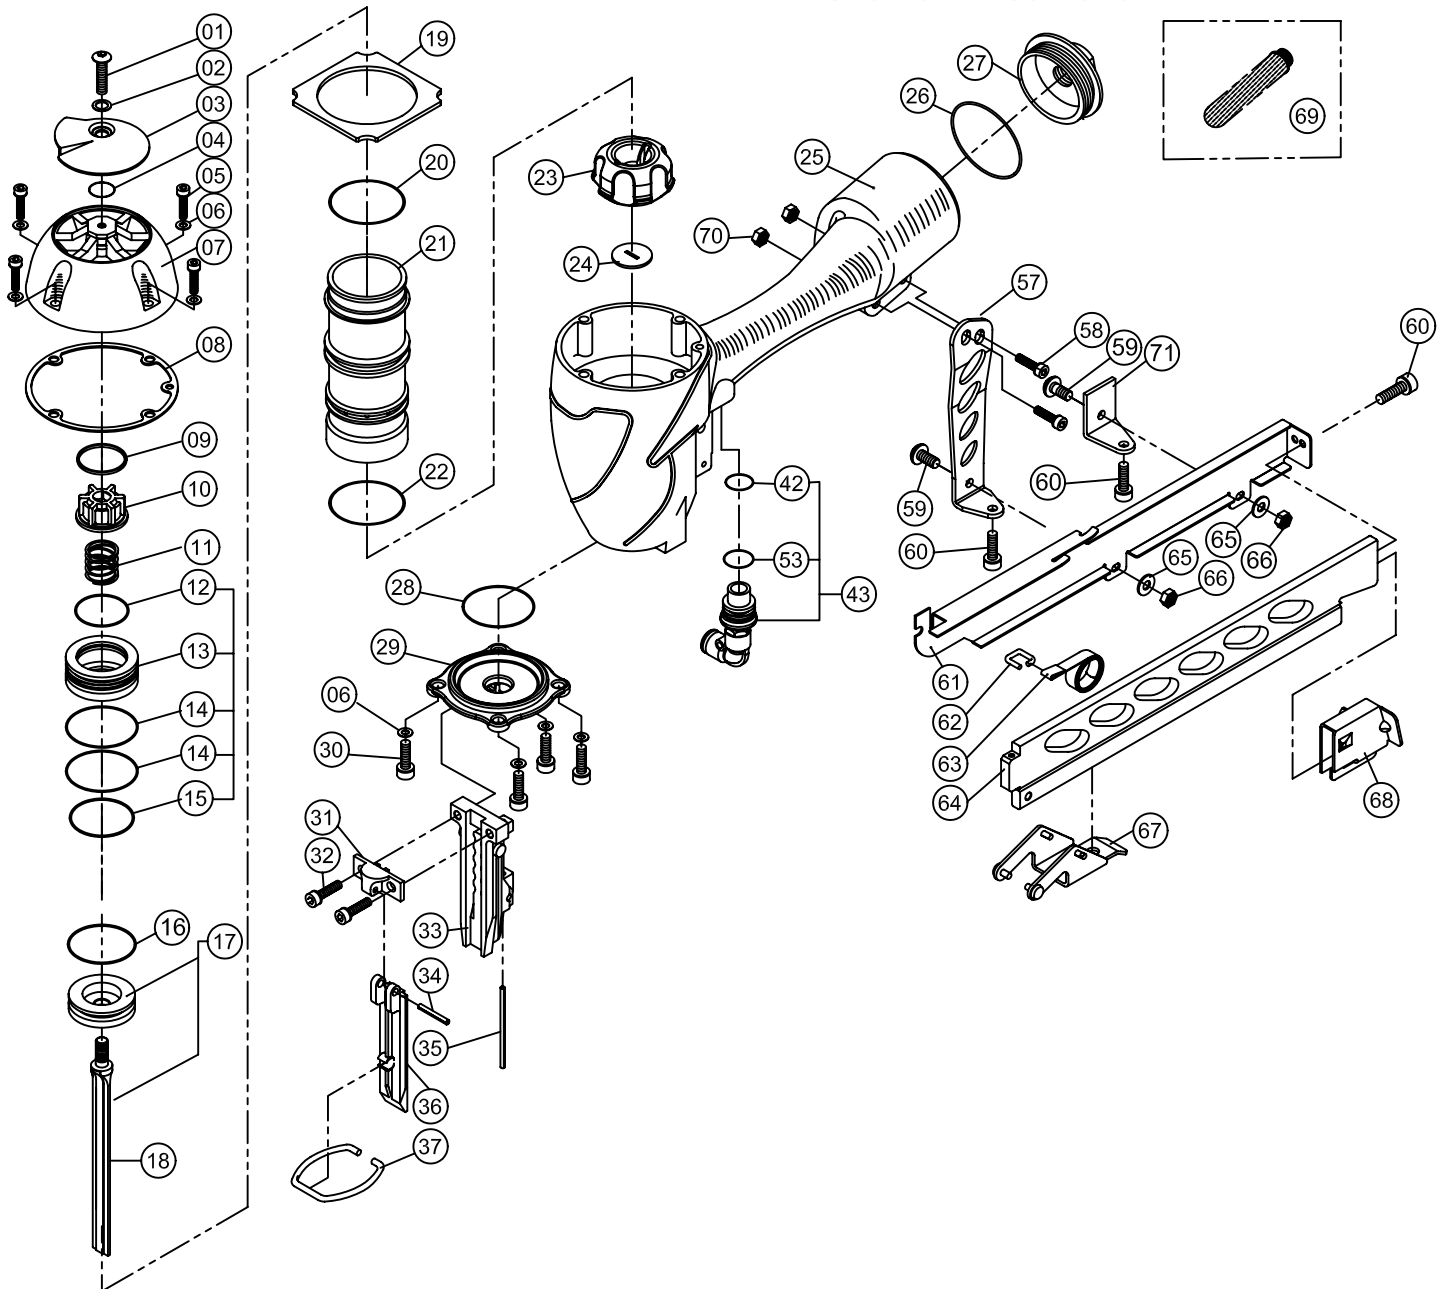

MODEL MS6650iLM

SPOTNAILS[®]

DIVISION OF PEACE INDUSTRIES, LTD.

1100 Hicks Rd
Rolling Meadows, IL 60008
Phone : 847-259-1620

9/2/2010

SPOTNAILS MODEL MS6650iLM

Ref No.	Part No.	Description	
01	P-24370	Screw	
02	P-96118	Bushing	
03	P-70047	Exhaust Deflector	
04	P-64377	O-Ring	
05	P-24314	Cap Screw	
06	P-32169	Flat Washer	
07	P-60181	Cap	
◆	08	P-62080	Gasket
09	P-03076	Spacer	
10	P-15204	Exhaust Seal	
11	P-18442	Poppet Spring	
◆	12	P-64399	Poppet O-Ring
13	P-63043	Poppet	
◆	14	P-64426	Poppet O-Ring
◆	15	P-64312	Cylinder Seal O-Ring
◆	16	P-64427	Piston O-Ring
17	AS-06055	Piston & Driver Assembly	
18	P-06237	Driver Blade	
19	P-03082	Guide Spacer	
◆	20	P-64428	Cylinder O-Ring
21	P-05108	Cylinder	
◆	22	P-64429	O-Ring
23	P-15215	Bumper	
24	P-15191	Return Seal	
25	P-01272	Body	
26	P-64312	O-Ring	
27	P-60156	End Cap	
28	P-64430	O-Ring	

Ref No.	Part No.	Description	
29	P-60182	Bottom Plate	
30	P-24453	Screw	
31	P-10276	Stationary Front Plate	
32	P-24358	Screw	
33	P-08463	Wear Plate	
34	P-07253	Roll Pin	
35	P-07257	Safety Yoke Pin	
36	P-10277	Removable Front Plate	
37	P-18251	Latch Spring	
◆	42	P-64332	O-Ring
43	AS97290	Remote Valve	
◆	53	P-64328	O-Ring
57	P-13080	Bracket	
58	P-24383	Screw	
59	P-24370	Screw	
60	P-24353	Screw	
61	P-12443	Magazine Cover (A)	
62	P-18131	Spring Clip	
63	P-18479	Negator Spring	
64	P-12474	Magazine	
65	P-32170	Washer	
66	P-26142	Nut	
67	P-04060	Quick Clear Latch	
68	P-09159	Pusher	
69	P-97454	Filter	
70	P-26143	Nut	
71	P-13107	Bracket	

◆ Parts Included In AS-97372 O-Ring And Seal Kit