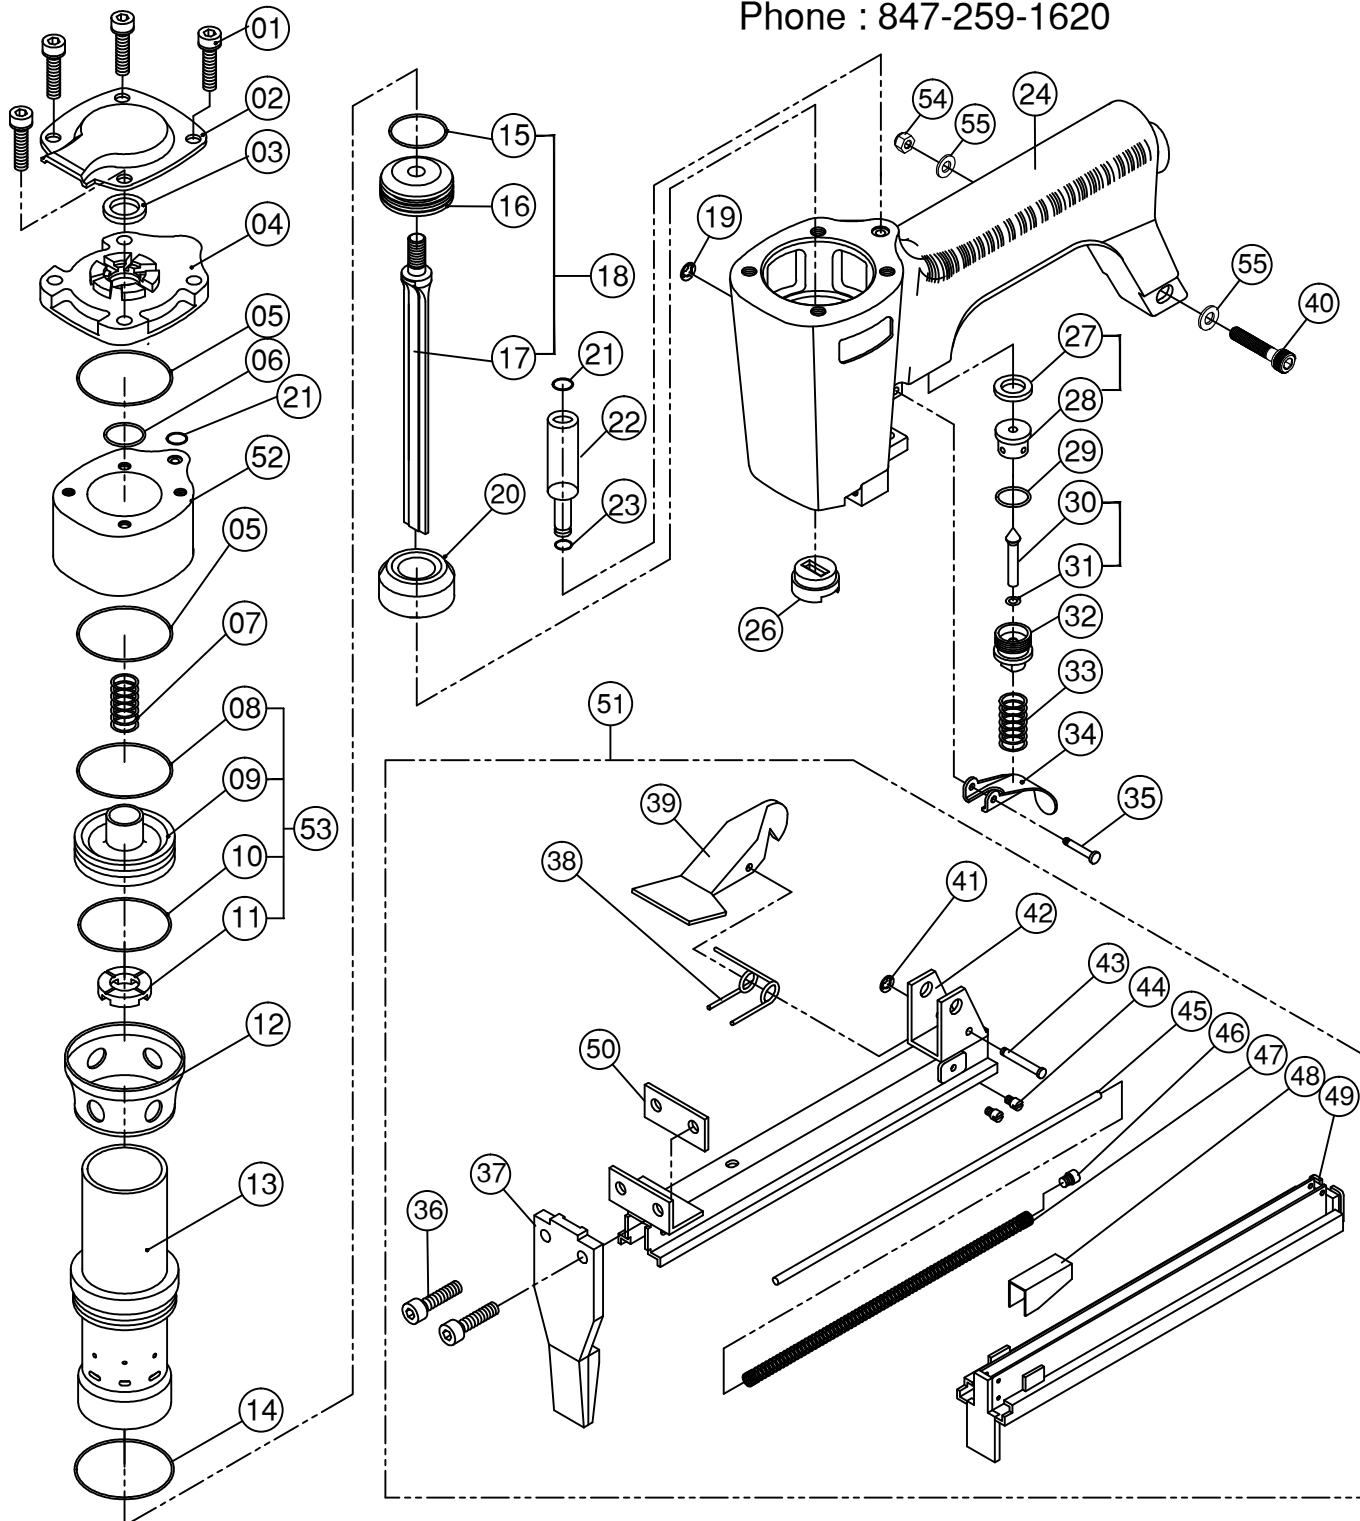

MODEL JS5016LN

SPOTNAILS®
 DIVISION OF PEACE INDUSTRIES, LTD.
 1100 Hicks Rd
 Rolling Meadows, IL 60008
 Phone : 847-259-1620

SPOTNAILS MODEL JS5016LN

01	P-24715	HD. SCREW	◆	29	P-64456	O-RING	
02	P-70049	EXHAUST COVER		30	P-22185	TRIGGER PIN	
◆	03	P-15222	EXHAUST SEAL	◆	31	P-64457	O-RING
04	P-60188	BODY CAP		32	P-22186	VALVE HOUSING	
◆	05	P-64448	CAP O-RING	33	P-18470	TRIGGER SPRING	
◆	06	P-64449	O-RING	34	P-21087	TRIGGER	
07	P-18469	SPRING		35	P-07372	STEP PIN	
◆	08	P-64450	O-RING	36	P-24300	SCREW	
09	P-63044	POPPET VALVE		37	P-10314	FRONT PLATE	
◆	10	P-64451	O-RING CYLINDER SEAL	38	P-18253	LATCH SPRING	
◆	11	P-15223	PISTON STOP SEAL	39	P-04076	LATCH	
12	P-03086	CYLINDER SPACER		40	P-24358	HD. SCREW	
13	P-05114	CYLINDER		41	P-32143	E-WASHER	
◆	14	P-64452	O-RING	42	P-12461	MAGAZINE COVER	
◆	15	P-64453	PISTON O-RING	43	P-07260	PIN	
16	P-66107	PISTON		44	P-24356	SCREW	
17	P-06260	DRIVER BLADE		45	P-16015	ROD	
18	AS-06080	PISTON & DRIVER ASSEMBLY		46	P-24357	SCREW	
19	P-32143	E.WASHER		47	P-18254	PUSHER SPRING	
20	P-15224	BUMPER		48	P-09205	PUSHER	
◆	21	P-64454	O-RING	49	P-12464	MAGAZINE	
22	P-96134	PIPE		50	P-03091	SPACER	
◆	23	P-64455	O-RING	51	AS-12190	MAGAZINE ASSEMBLY	
24	P-01279	BODY		52	P-03093	SPACER	
◆	26	P-15225	RETURN SEAL	53	AS-63023	POPPET VALVE ASSEMBLY	
◆	27	P-15226	VALVE SEAL	54	P-26142	Nut	
28	P-22184	VALVE HOUSING		55	P-32170	Washer	
◆ Parts Included In AS-97382 O-Ring And Seal Kit							