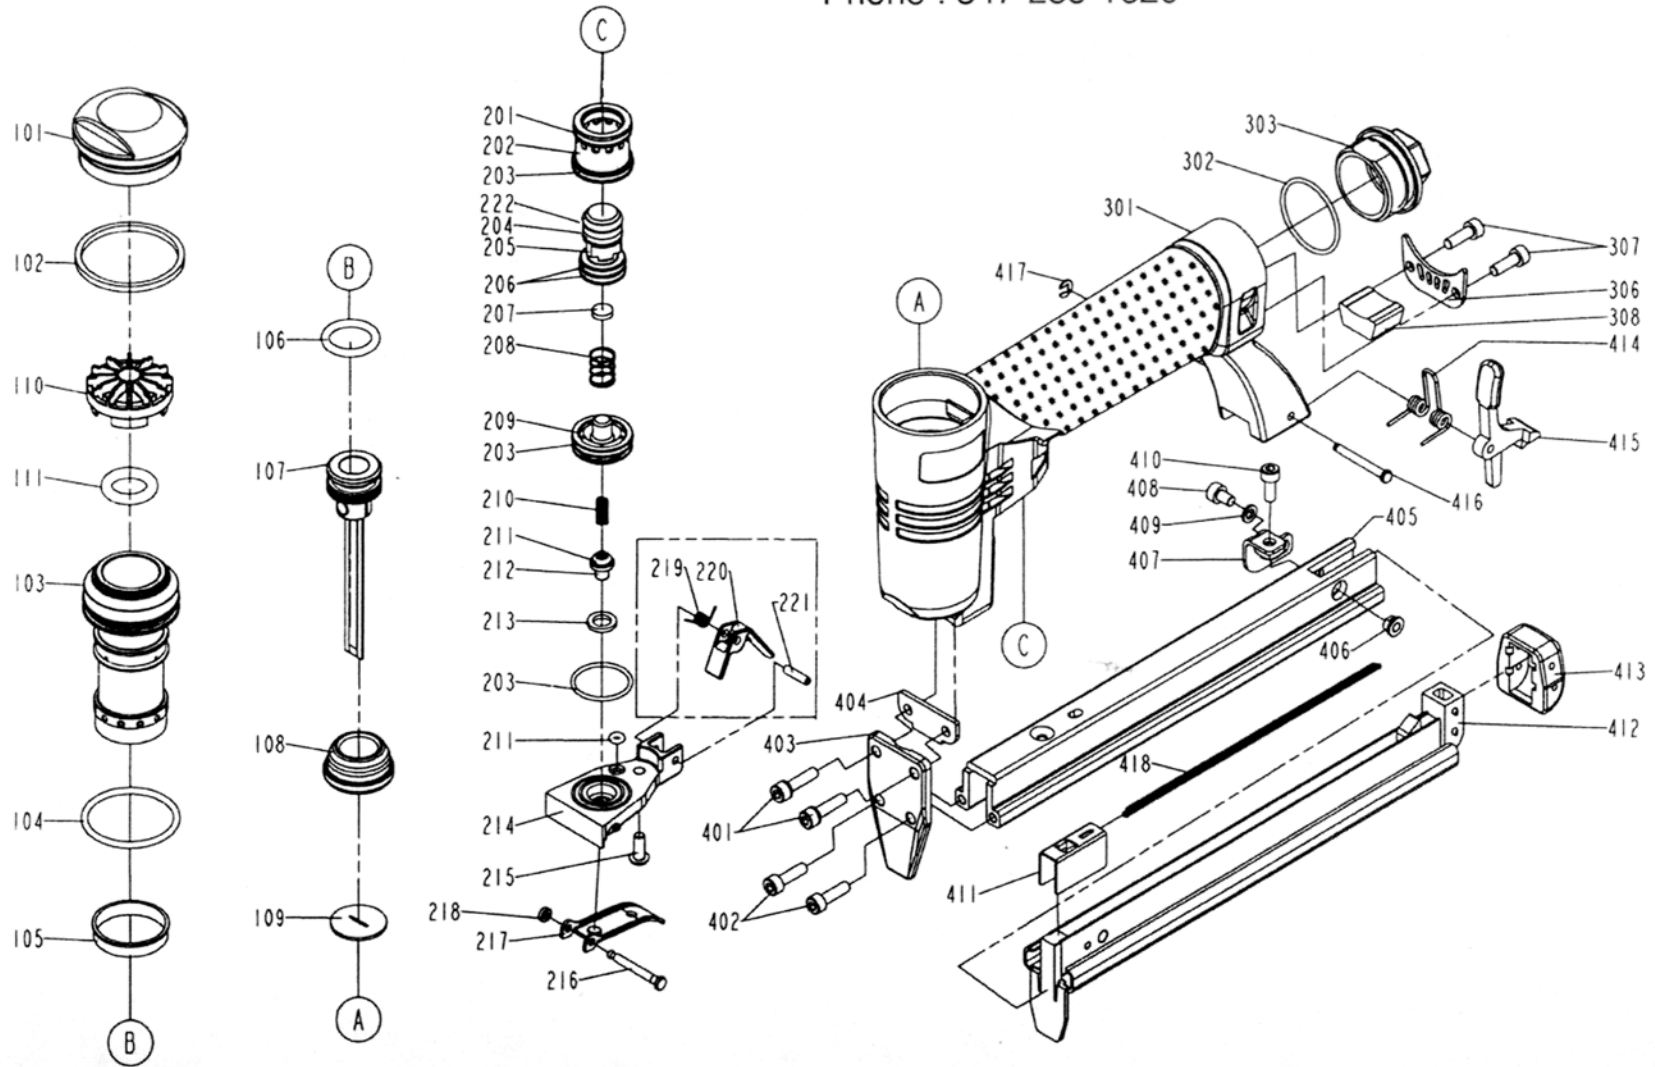

MODEL ISB16

SPOTNAILS®
DIVISION OF PEACE INDUSTRIES, LTD.
1100 Hicks Rd
Rolling Meadows, IL 60008
Phone : 847-259-1620

7/20/2009

SPOTNAILS MODEL ISB16

Ref No.	Part No.	Description	Ref No.	Part No.	Description
101	P-60203	Cap	222	P-64526	O-Ring
102	P-64523	O-Ring	301	P-12528	Body
103	P-05121	Cylinder	302	P-64522	O-Ring
◆ 104	P-64515	O-Ring	303	P-60204	End Cap (NPT 1/4"x18)
105	P-32264	Cylinder O-Ring	306	P-12529	Exhaust Cover
◆ 106	P-64516	O-Ring	307	P-24553	Socket Head Cap Screw
107	AS-06094	Piston & Driver Assembly	308	P-70052	Exhaust Mesh
108	P-15243	Bumper	401	P-24548	Socket Head Cap Screw
109	P-15248	Driver Guide	402	P-24549	Socket Head Cap Screw
◆ 110	P-15246	Seal	403	P-10329	Spacer
◆ 111	P-64524	O-Ring	404	P-10330	Static Front Plate
◆ 201	P-64517	O-Ring	405	P-12533	Magazine Cover
202	P-22206	Trigger Valve Housing	406	P-26182	Anchor Block
◆ 203	P-64518	O-Ring	407	P-32262	E-Ring
◆ 204	P-64519	O-Ring	408	P-09229	Pusher
205	P-22207	Valve Plunger	409	P-13111	Bracket
◆ 206	P-64520	O-Ring	410	P-32261	Flat Washer
◆ 207	P-15247	Seal	411	P-12534	Cover
208	P-18511	Spring	412	P-24550	Socket Head Cap Screw
209	P-22208	Plunger Cap	413	P-18515	Spring
210	P-18512	Spring	414	P-18514	Spring
◆ 211	P-64521	O-Ring	415	P-04088	Latch
212	P-22209	Plunger	416	P-12535	Magazine
◆ 213	P-15245	Seal	417	P-07417	Spring Pin
214	P-12527	Valve Cover	418	P-24551	Socket Head Cap Screw
215	P-24547	Button Head Cap Screw	419	P-96174	Link
216	P-07414	Step Pin	420	P-06271	Driver Guide
217	P-21093	Trigger	421	P-03094	Roller
218	P-64525	Rubber Washer	422	P-24552	Flat Head Screw
219	P-18513	Spring	423	P-07416	Latch Pin
220	P-53186	Safety Stopper	424	P-07418	Spring Pin
221	P-07415	Spring Pin	425	P-64527	O-Ring

◆ Parts Included In AS-97328 O-Ring And Seal Kit