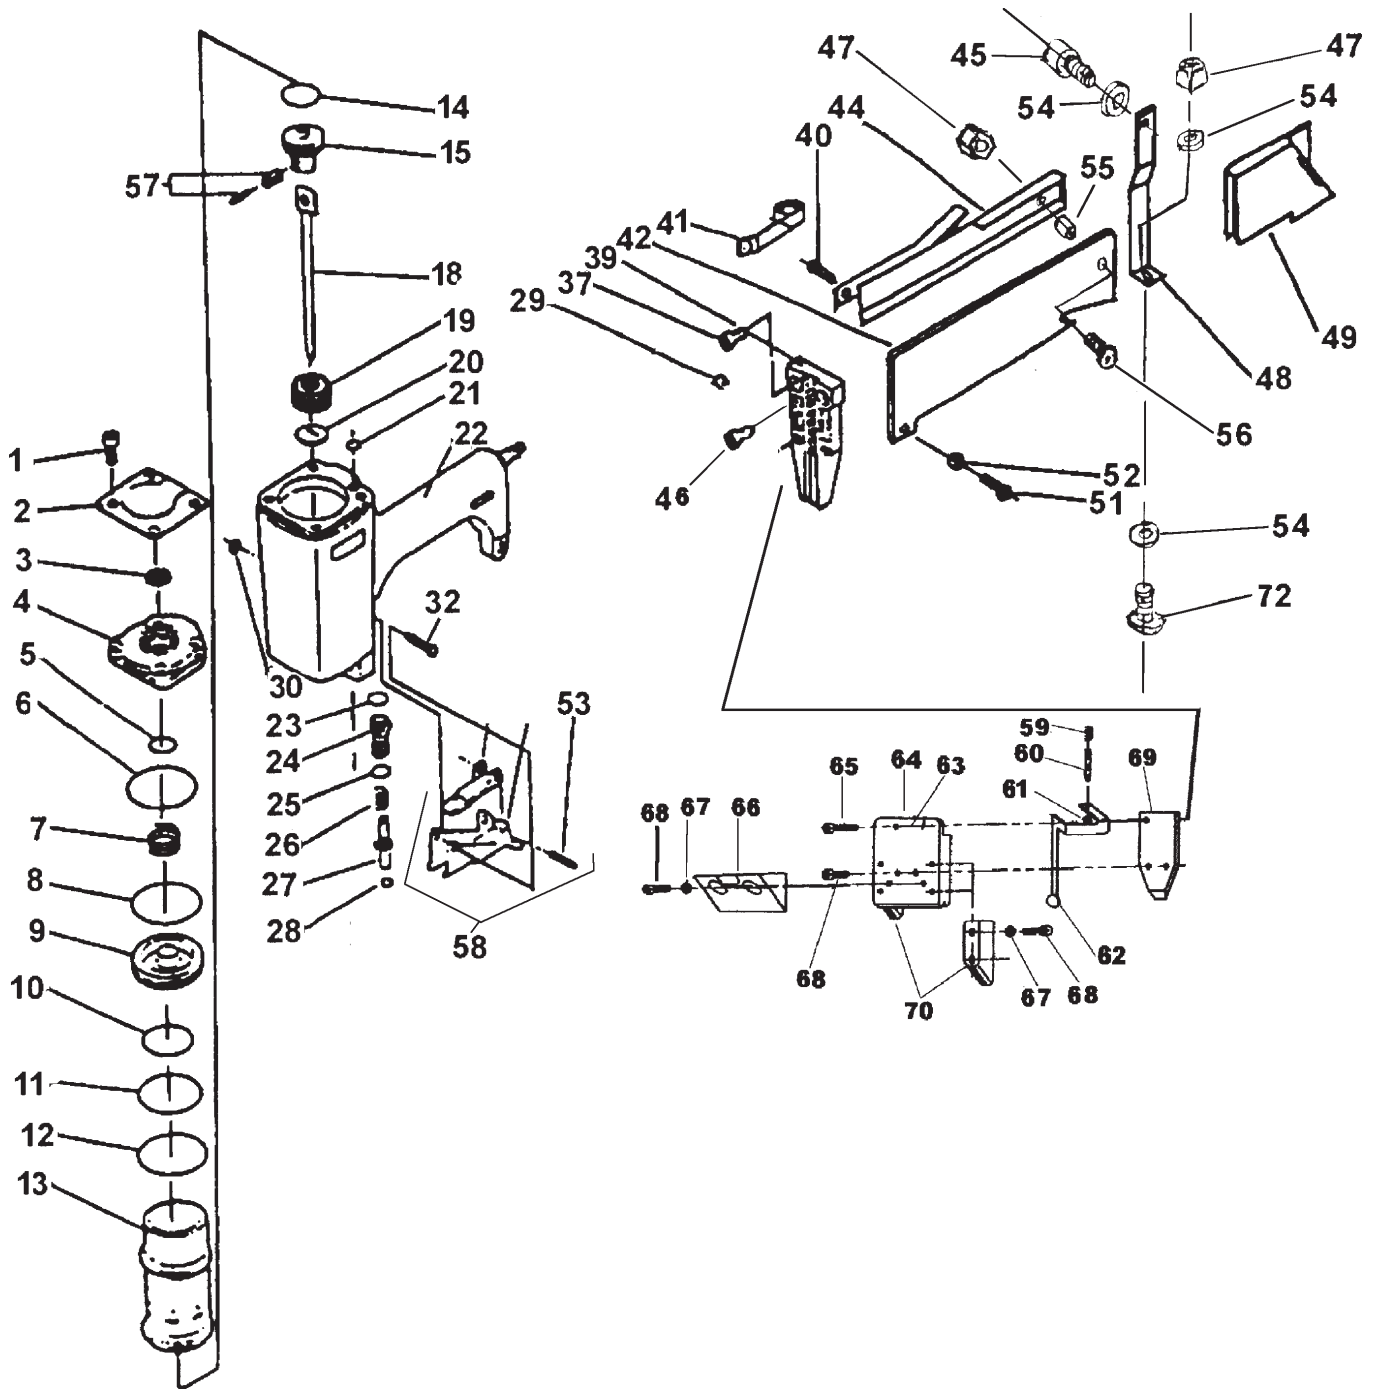

MODEL FS4825W2

SPOTNAILS®
DIVISION OF PEACE INDUSTRIES, LTD.

1100 Hicks Rd
Rolling Meadows, IL 60008
Phone: 847-259-1620

SPOTNAILS MODEL FS4825W2

Ref No.	Part No.	Description
1	P-24300	Screw
2	P-70032	Exhaust Cover
3	P-15120	Exhaust Seal
4	P-60135	Body Cap
5	P-64230	Poppet O-Ring
6	P-64231	Cap O-Ring
7	P-18226	Spring
8	P-64232	Poppet O-Ring
9	P-63030	Poppet Valve
10	P-64233	Piston Stop O-Ring
11	P-64234	Cylinder Seal O-Ring
12	P-64242	Cylinder O-Ring
13	P-05071	Cylinder
14	P-64243	Piston O-Ring
15	P-66088	Piston
18	P-06203	Driver Blade
19	P-15123	Bumper
20	P-15124	Return Seal
21	P-64237	Pipe O-Ring
22	P-01242	Body
23	P-64239	O-Ring
24	P-22114	Bleeder Valve
25	P-64241	Bleeder Valve O-Ring
26	P-18227	Valve Spring
27	P-22131	Plunger
28	P-64240	Plunger O-Ring
29	P-18233	Spring Clip
30	P-32143	E-Ring
32	P-07234	Trigger Pin
36	P-32143	E-Ring
39	P-08431	Wear Plate

Ref No.	Part No.	Description
40	P-24309	Screw
41	P-18232	Neg. Spring
42	P-12231	Track
44	P-12232	Track Cover
45	P-24306	Screw
46	P-24342	Screw
47	P-26124	Nut
48	P-13041	Bracket
49	P-09149	Pusher
51	P-24311	Screw
52	P-26125	Nut
53	P-07239	Spring Pin
54	P-32144	Washer
55	P-03053	Spacer
56	P-24319	Screw
57	AS-07001	Piston Pin Assembly
58	AS-21006	Trigger Assembly
59	P-18228	Spring
60	P-07261	Safety Yoke Pin
61	P32143	"E" Ring
62	P-53130	Safety Yoke
63	P-08442	Main Plate 3/8 Flooring
64	P-08443	Main Plate 1/2-9/16 Flooring
65	P-24358	Screw Soc. Hd. 5M x 25MM
66	P-97441	Wedge 45
67	P-32153	Washer 5MM
68	P-24306	Screw Soc. Hd 5M x 16MM
69	P-10269	Front Plate
70	P-97442	Support Foot
72	P-24310	Screw

♦ Parts Included In AS-97263 O-Ring & Seal Kit